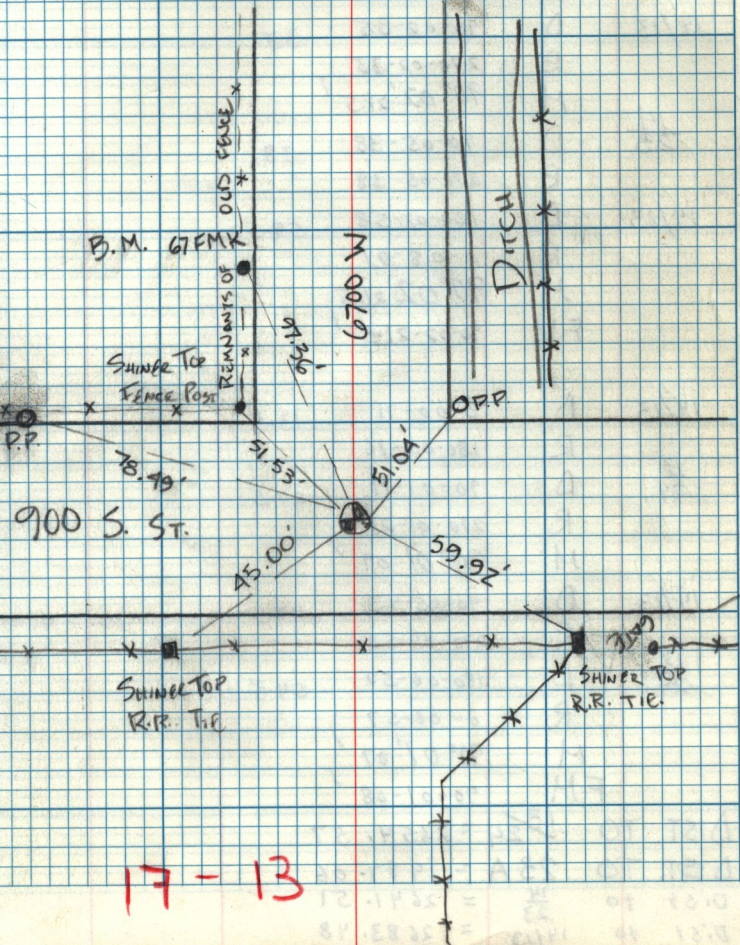

B/BA 2-28-89

3" BRASS 1963 4" BELOW SURFACE

59

14 | 13  
23 | 24

17-13